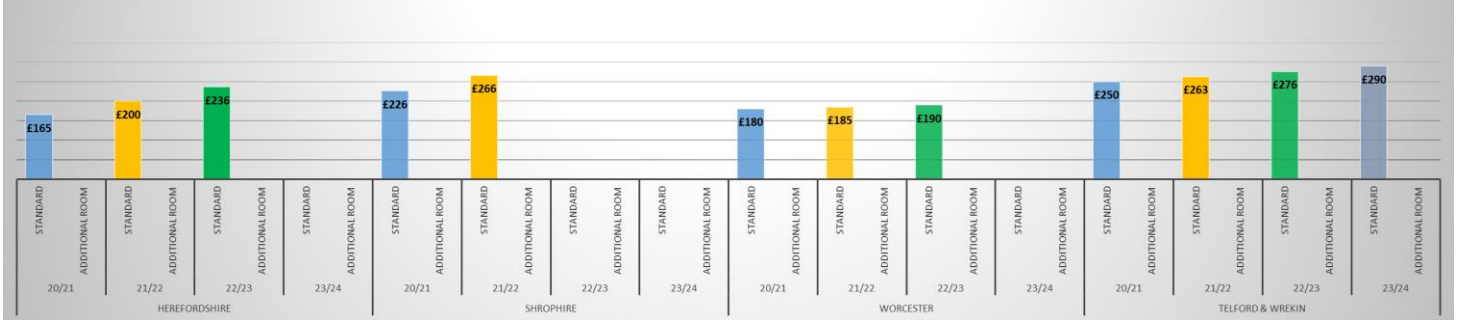

Appendix B – Benchmarking

Decomission Rooms - Monday - Thursday

Decomission Rooms - Friday

Decommissioned Rooms - Saturday

Approved Premises - Monday - Thursday

Approved Premises - Friday

Approved Premises - Saturday