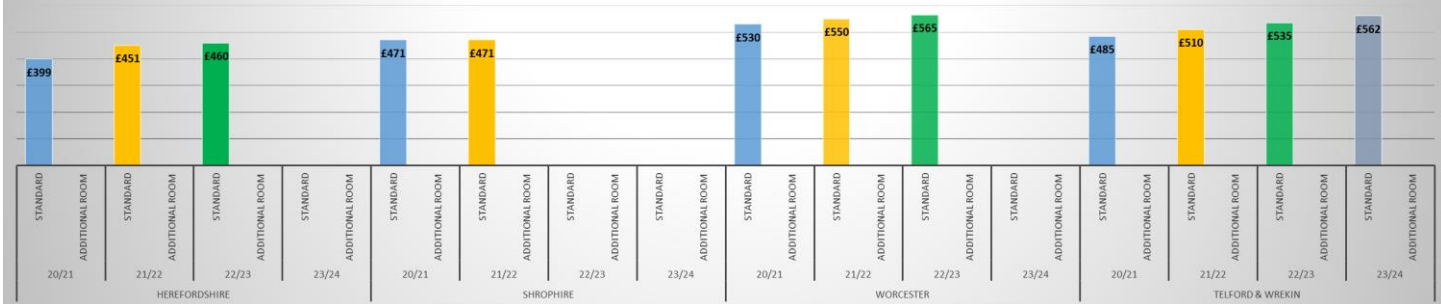

Appendix B – Benchmarking

Decomission Rooms - Monday - Thursday

Decomission Rooms - Friday

Decommissioned Rooms - Saturday

Approved Premises - Monday - Thursday

Approved Premises - Friday

Approved Premises - Saturday