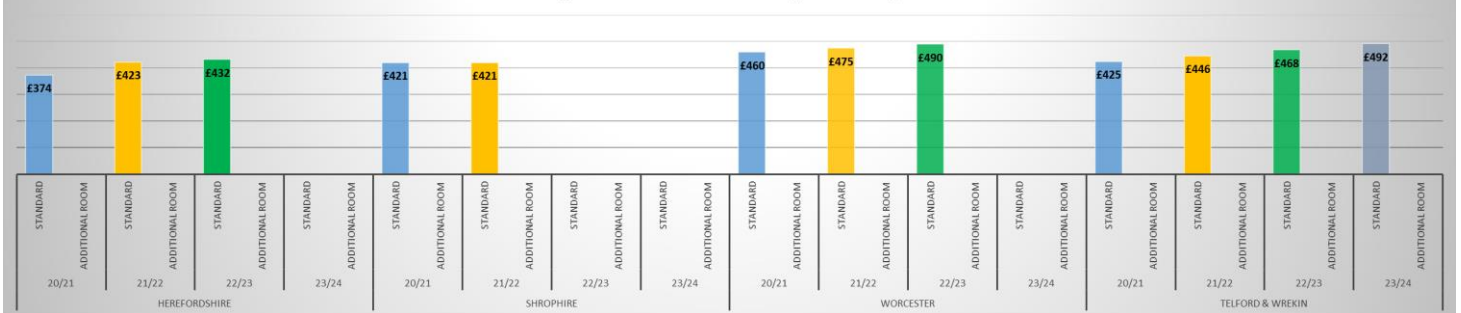

Appendix B – Benchmarking

Decomission Rooms - Monday - Thursday

Decomission Rooms - Friday

Decommissioned Rooms - Saturday

Approved Premises - Monday - Thursday

Approved Premises - Friday

Approved Premises - Saturday