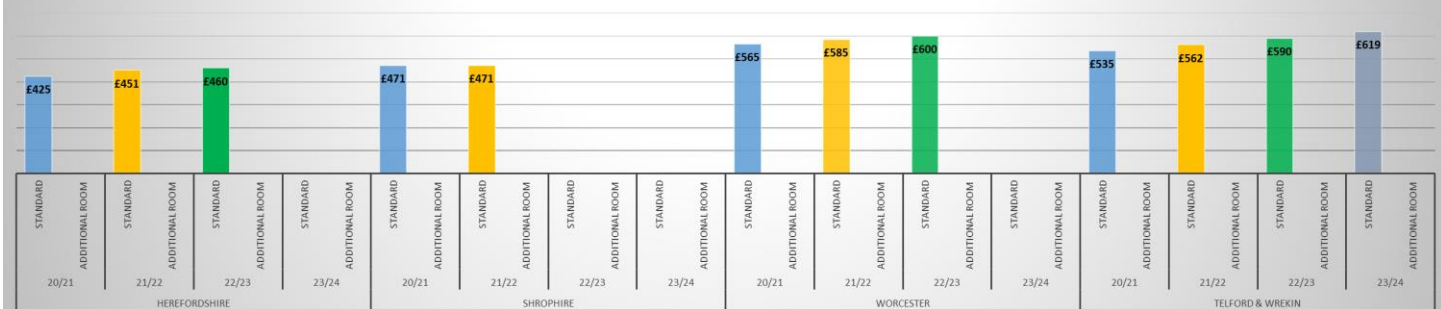

Approved Premises - Sunday