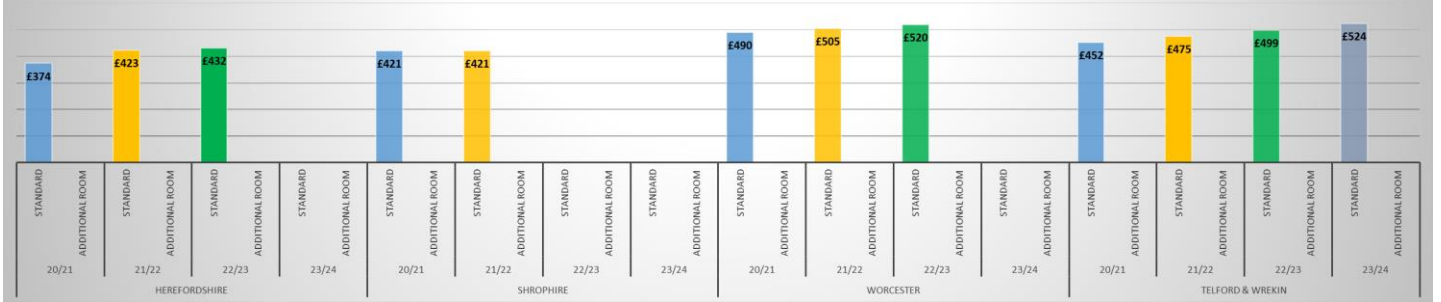

Appendix B – Benchmarking

Decomission Rooms - Monday - Thursday

Decomission Rooms - Friday

Decommissioned Rooms - Saturday

Approved Premises - Monday - Thursday

Approved Premises - Friday

Approved Premises - Saturday